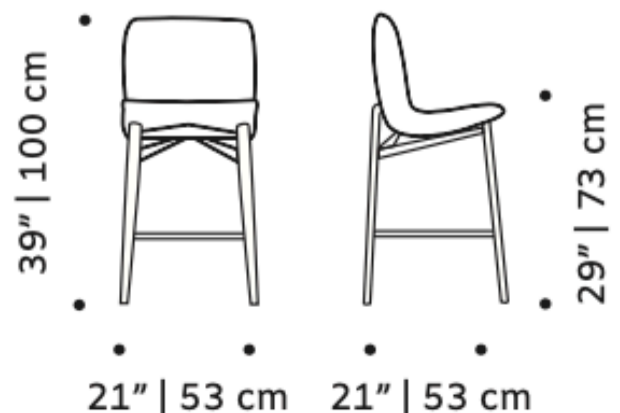

CHIADO
counter chair