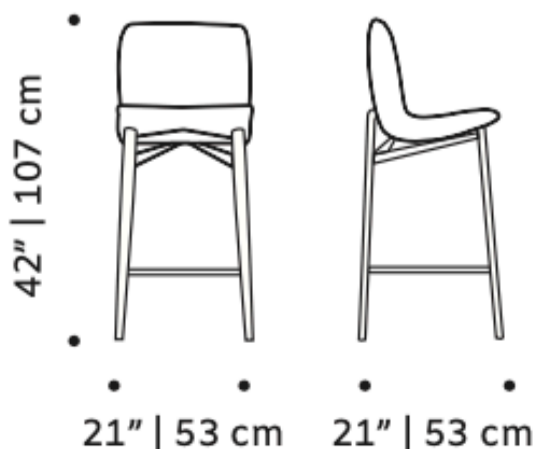

CHIADO
bar chair

CHIADO
counter chair