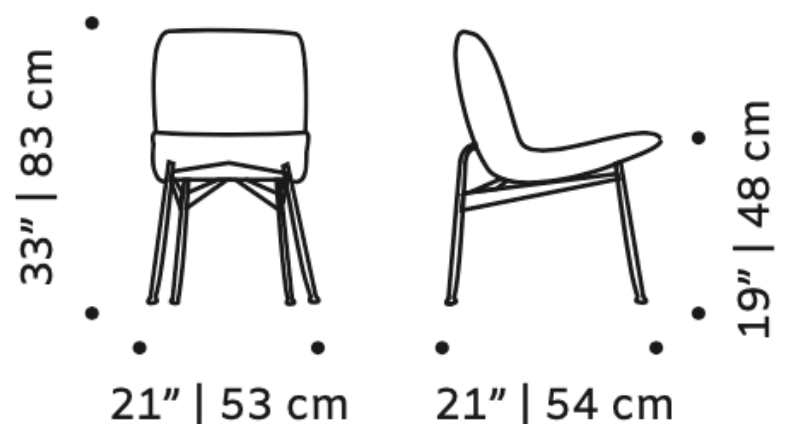

MB

COLLECTION

CHIADO Dining Chair

The CHIADO dining chair is a comfortable chair with inviting curves and a comfortable soft seating. The chair has a fully upholstered backrest and elegant metal legs. The CHIADO dining chair is available in a number of different materials, finishes and combinations.

21" W x 21"D x 33" H Seat height 19"

*Metal finish and upholstery can be fully customized

*COM Available: 1.5 Yards fabric COL: 2.5 sq yard

CHIADO
chair

Upholstery:

- Velvet Fabric
- Boucle Fabric
- COM

Metal: