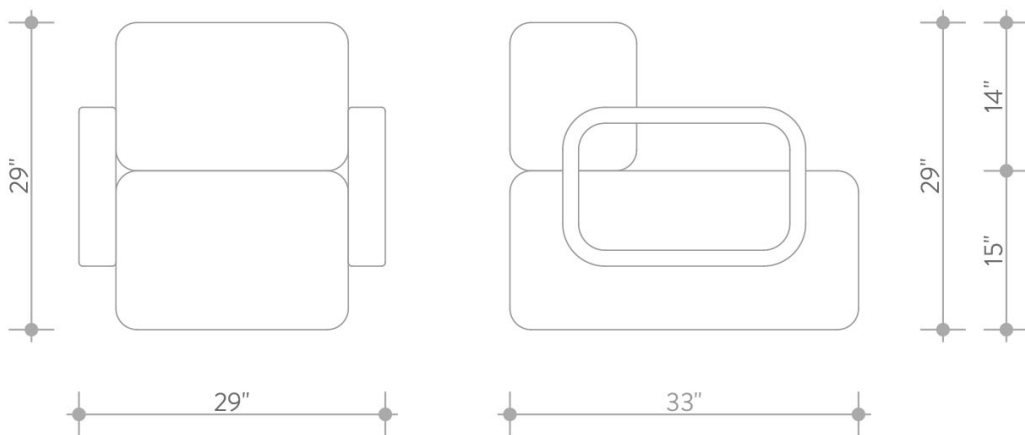

Width: 29"
Depth: 33"
Height: 29"
Seat Height: 15"

MB

COLLECTION

MARIE BURGOS COLLECTION

PERFORMANCE VELVET

Fine - Nuage

Fine - Dune

Fine - Wood