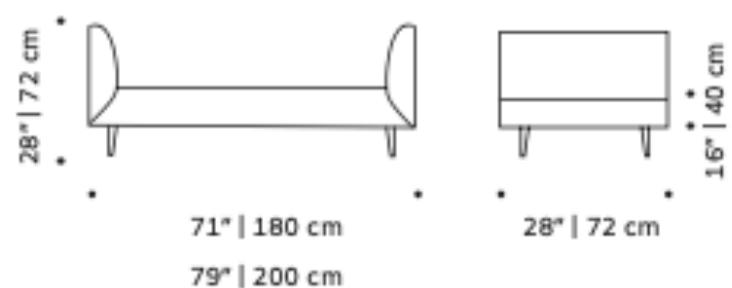

MB

COLLECTION

DUST Bench

The DUST BENCH is constructed in solid wood, with an elevated tufted elegant look and a comfortable seating. Handmade with a solid wood base and wood legs. Polished brass metal feet detail is available as an option. The DUST BENCH is available in a number of different materials, finishes and combinations.

Available in 2 sizes

Small: 71" W x 28"D x 28" H Seat height 16"

Large: 79" W x 28"D x 28" H Seat height 16"

*Wood finish and upholstery can be fully customized

*COM Available: Upholstery 5 yards, piping 0.7 yards

Upholstery:

- Velvet Fabric
- Boucle Fabric
- COM

Wood legs:

- Solid Wood base
- Metal foot detail (on demand)

DUST bench