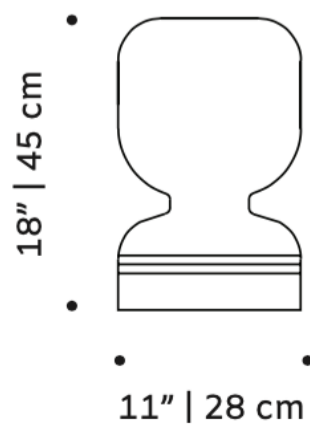

Size: 11"Diam x 18" H

AS PICTURED:
Folk stool: yellow sun, peach, mint, black lacquered MDF

FOLK
stool

MB

COLLECTION

FINISHINGS

Structure

LACQUERED MDF