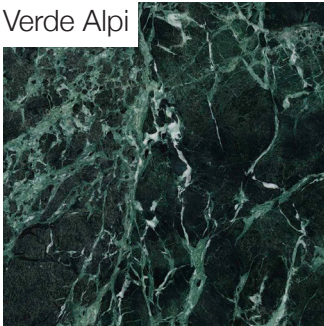

Premium Marble Finishes

Verde Alpi