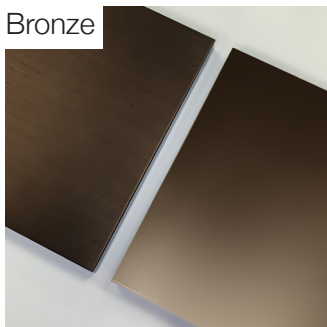

Carrara CD

Arabescato Orobico

Nero Marquina

Dark Emperador

Travertino Filled

Travertino Open Pore

---

Premium Marble Finishes

---

Verde Alpi

Calacatta

Rosa Egeo

Rosso Levanto

---

Metal: Satin / Polished

---

Aluminium

Brass

Bronze

Champagne

---

Metal Lacquered

---

Off White