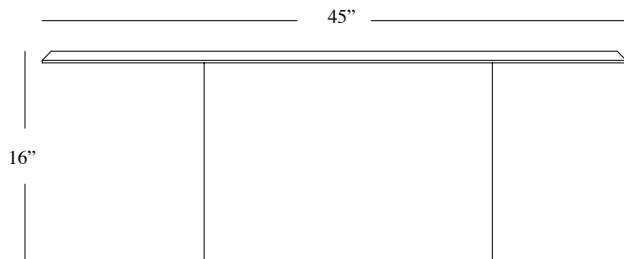

Model 41 Cod. FRG41