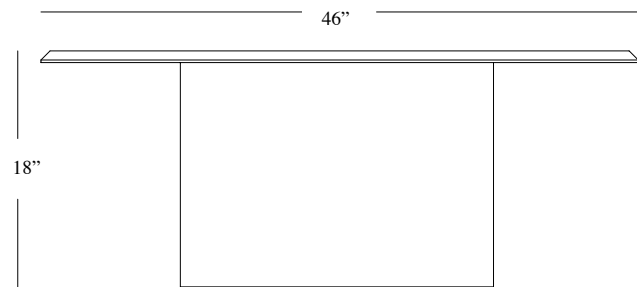

Model 46 Cod. FRG46