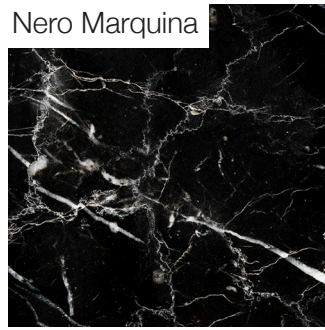

# Dimensions

---

Model 57 Cod. FRG57

Model 46 Cod. FRG46

Model 41 Cod. FRG41

---

Standard Marble Finishes

---

Carrara CD

Arabescato Orobico

Nero Marquina

Dark Emperador

Travertino Filled

Travertino Open Pore

---

Premium Marble Finishes