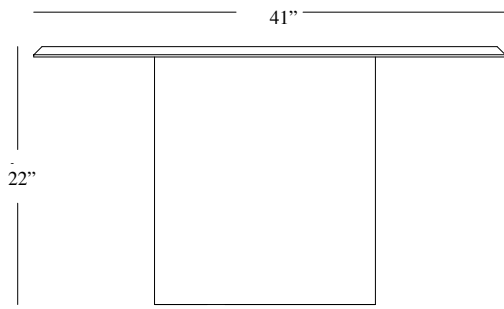

Dimensions

Model 57 Cod. FRG57