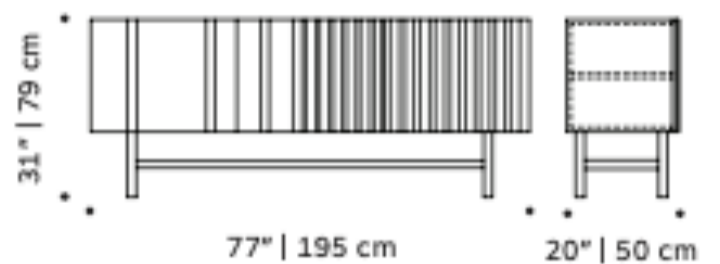

GO Sideboard

GO Sideboard is a stylish storage cabinet to dress up your living space while adding storage. Constructed in wood veneer with colorful lacquered wood doors. It is part of a collection with the GO Sideboard. Available in a number of different materials, finishes and combinations.

Size: 77" W x 20"D x 31" H

* As Pictured:

Oak wood structure
Aloe lacquered doors

GO
sideboard

TECHNICAL CHARACTERISTICS

Structure: constructed in plywood veneer

Doors: Lacquered mdf

GO INTERIOR
sideboard