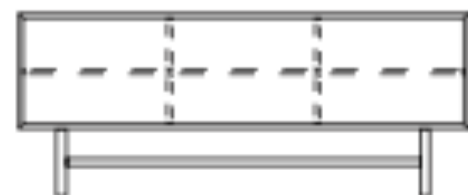

GO Sideboard

GO Sideboard is a stylish storage cabinet to dress up your living space while adding storage. Constructed in wood veneer with colorful lacquered wood doors. It is part of a collection with the GO Sideboard. Available in a number of different materials, finishes and combinations.

Size: 77" W x 20"D x 31" H

* As Pictured:

Oak wood structure
Aloe lacquered doors

GO
sideboard

TECHNICAL CHARACTERISTICS

Structure: constructed in plywood veneer

Doors: Lacquered mdf

GO INTERIOR
sideboard