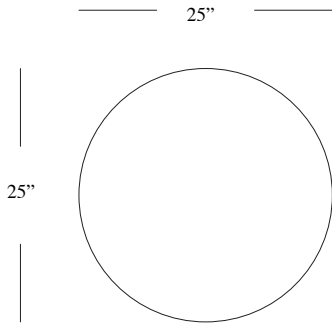

### Upholstery Special Collection

Leather

Minor: 50 Dia x 50 H cm  
Major: 64,5 Dia x 40 H cm

19" Diam x 19"H  
25" Diam x 16"H

# Dimensions

---

Minor: Cod. GEMR50  
Major: Cod. GEMR64

---