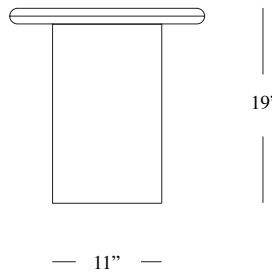

### Upholstery Special Collection

Leather

Minor: 50 Dia x 50 H cm  
Major: 64,5 Dia x 40 H cm

19" Diam x 19"H  
25" Diam x 16"H

### POSSIBLE CUSTOMISATION

Width  
Depth  
Height

Any Marble to be sourced

Column: Machine cut, hand finished layers of Plywood. Leather wrap with single vertical stitch. Felt glides. Top lower: Machine cut and rounded Plywood with glued leather with no stitching. Stone Top: Stone top with chamfered edges glued in place. Leather non-removable. Comes assembled.

# Dimensions

---

Minor: Cod. GEMR50  
Major: Cod. GEMR64

---