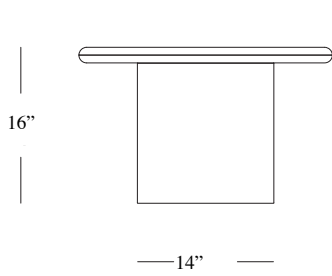

### Upholstery Special Collection

Leather

Minor: 50 Dia x 50 H cm  
Major: 64,5 Dia x 40 H cm

19" Diam x 19"H  
25" Diam x 16"H

# Dimensions

---

Minor: Cod. GEMR50  
Major: Cod. GEMR64

---