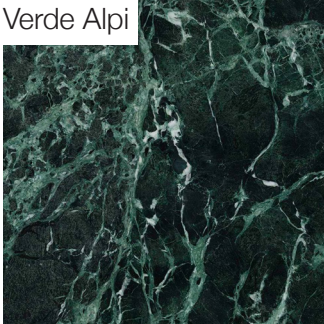

Premium Marble Finishes

Verde Alpi