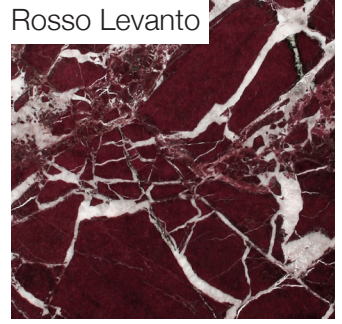

Nero Marquina

Dark Emperador

Travertino Filled

Travertino Open Pore

---

Premium Marble Finishes

---

Verde Alpi

Calacatta

Rosa Egeo

Rosso Levanto