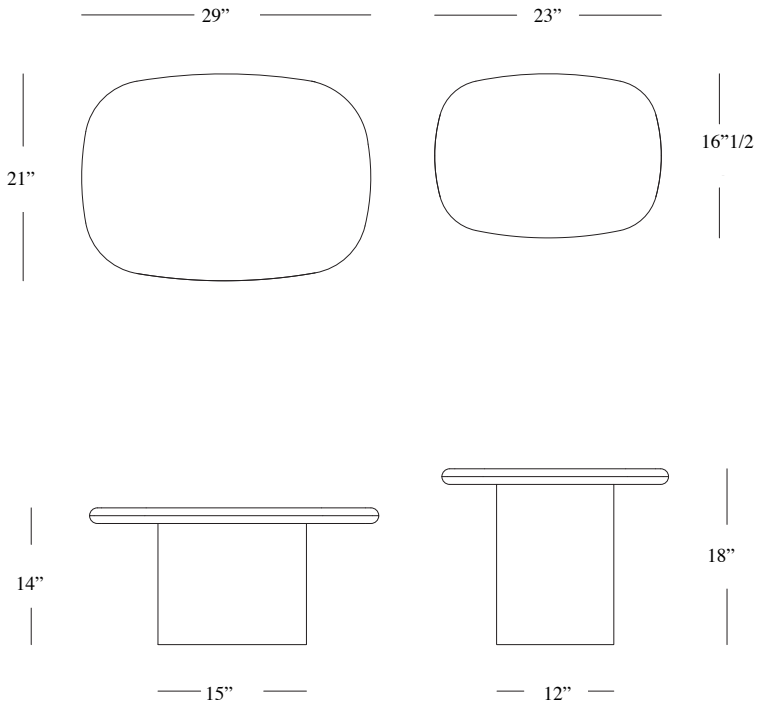

Dimensions

Minor: Cod. GEMS58
Major: Cod. GEMS74