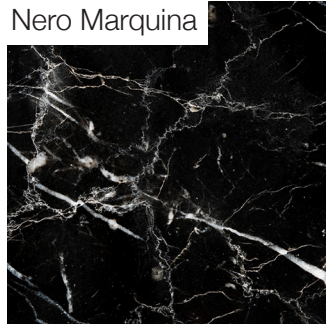

Nero Marquina

Dark Emperador

Travertino Filled

Travertino Open Pore

---

Premium Marble Finishes

---

Verde Alpi