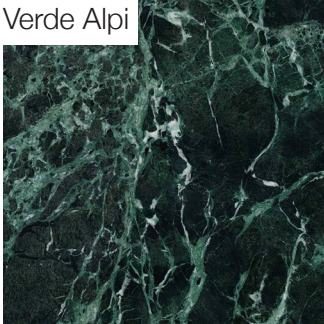

Nero Marquina

Dark Emperador

Travertino Filled

Travertino Open Pore

---

Premium Marble Finishes

---

Verde Alpi

Calacatta

Rosa Egeo

Rosso Levanto