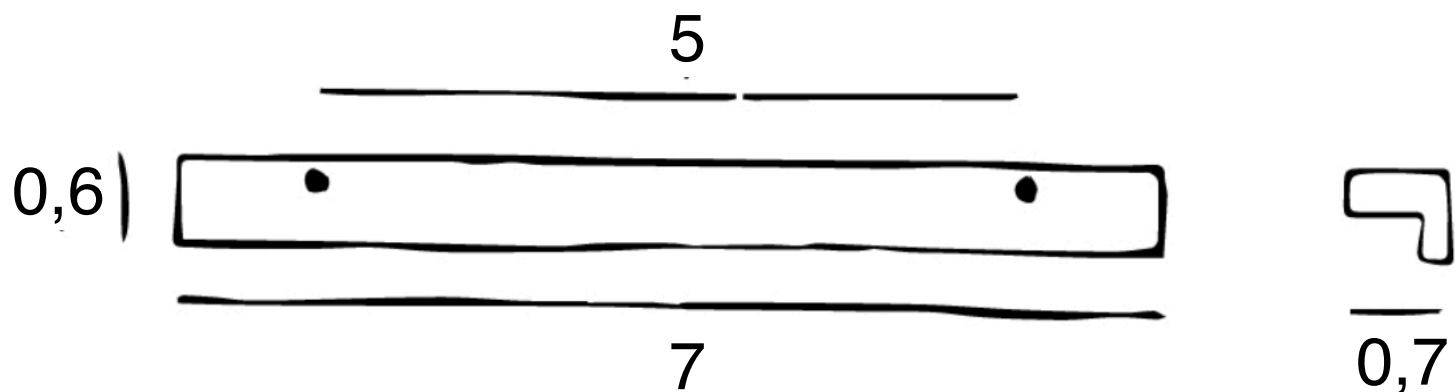

Get a Grip 2 cabinet handle - Black

Get a Grip 2 is a series of Cabinet handles which will add elegance to any of your cabinetry and millwork pieces. The grip 2 are a chic accessory and adds glam in your interior decor.

- Made in solid brass or aluminium
- Size: 7" x 0,6"

Color Finishes:
Black, Polished Brass, Brushed brass, White