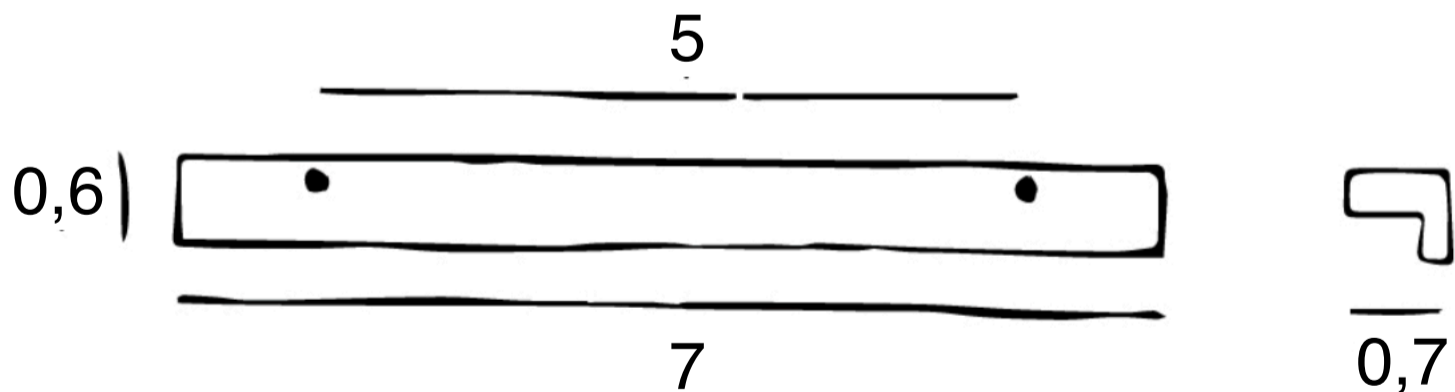

- Made in solid brass or aluminium
- Size: 7" x 0,6"

Color Finishes:

Black, Polished Brass, Brushed brass, White