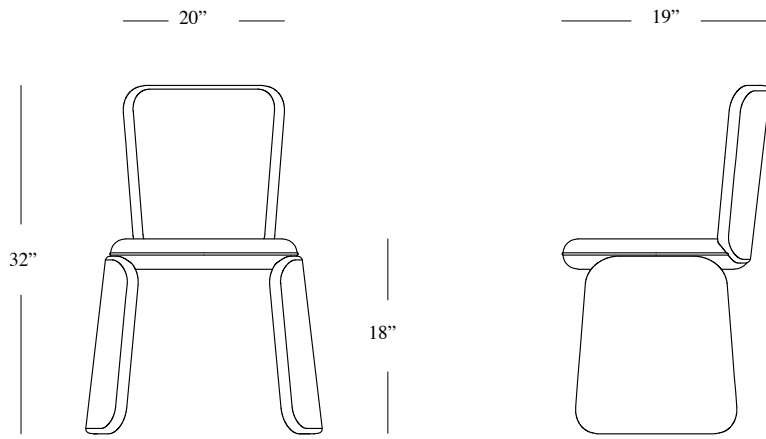

Dimensions

Cod. HINGC