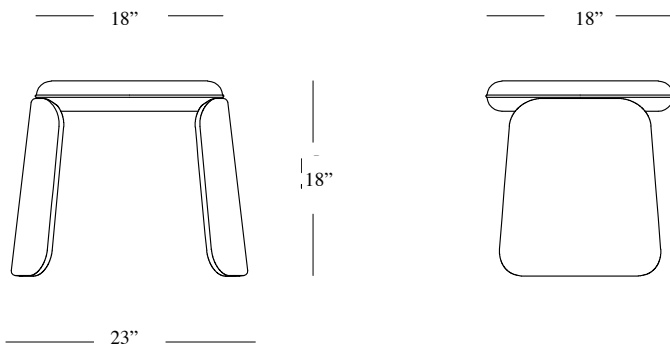

Dimensions

Cod. HNGP