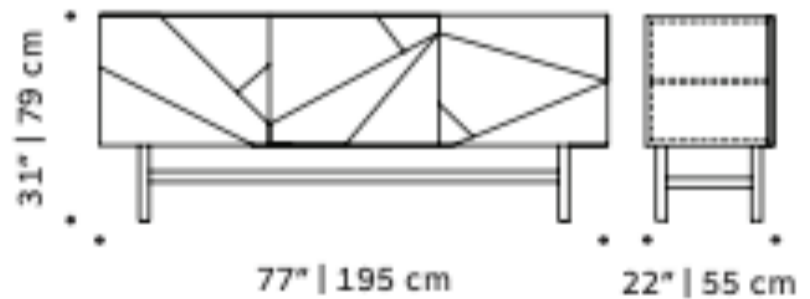

JAZZ Sideboard

JAZZ is an elegant sideboard for dress up your living space while adding storage. Constructed in wood veneer with colorful lacquered wood doors and ornate with metal details applications handles. It is part of a collection with the JAZZ Bar Cabinet Available in a number of different materials, finishes and combinations.

Size: 77" W x 22"D x 31" H

* As Pictured:

Walnut wood structure
Ivory doors
Polish brass handles

JAZZ
sideboard

TECHNICAL CHARACTERISTICS

Structure: constructed in plywood veneer

Doors: cLacquered mdf

Handles: Polished Brass