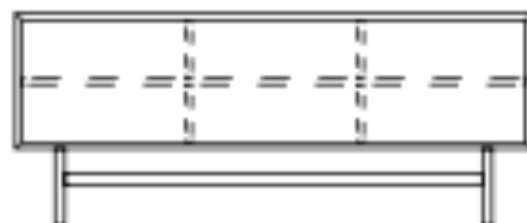

TECHNICAL CHARACTERISTICS

Structure: constructed in plywood veneer

Doors: cLacquered mdf

Handles: Polished Brass

JAZZ INTERIOR
sideboard