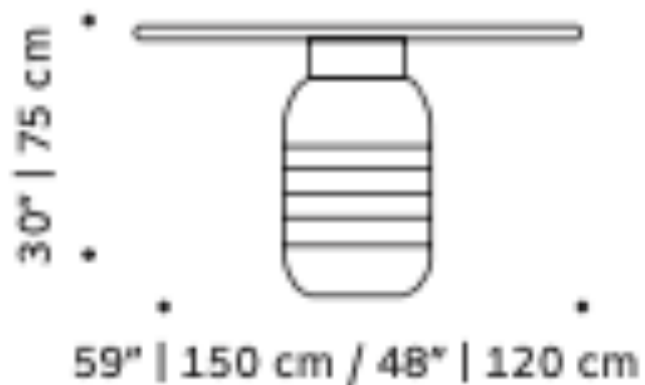

Available in 2 sizes:

Small: 48" W x 48"D x 30" H

Large: 59" W x 59"D x 30" H

TOP: ESTREMOZ PINK MABLE
MIDDLE: NERO MARQUINA MARBLE
BASE: ESTREMOZ MARBLE BASE

JEAN DINING TABLE
TOP: NERO MARQUINA MARBLE
MIDDLE: NERO MARQUINA MARBLE
BASE: ESTREMOZ MARBLE