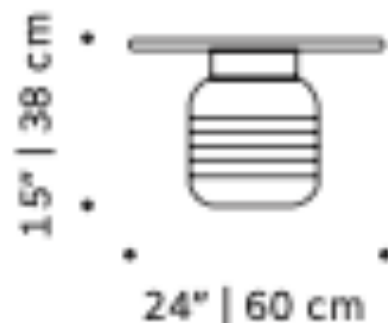

JEAN SIDE TABLE - LOW

The JEAN SIDE TABLE- LOW is an elegant round side table in a combination of natural stones finishes. Handmade with solid stones base. Available in different materials, finishes and combinations.

Size: 24" W x 20"D x 15" H

JEAN LOW SIDE TABLE
TOP: ESTREMOZ PINK MABLE
MIDDLE: ESTREMOZ PINK MABLE
BASE: ESTREMOZ MARBLE BASE

JEAN LOW SIDE TABLE
TOP: NERO MARQUINA MARBLE
MIDDLE: ESTREMOZ PINK MABLE
BASE: ESTREMOZ MARBLE