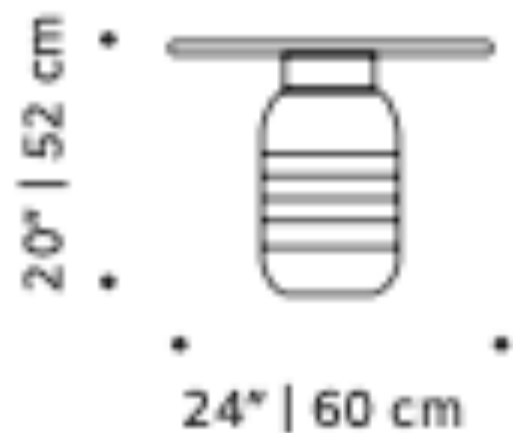

Size: 24" W x 20"D x 20" H

JEAN SIDE TABLE
TOP: ESTREMOZ PINK MABLE
MIDDLE: NERO MARQUINA MARBLE
BASE: ESTREMOZ MARBLE BASE

JEAN SIDE TABLE
TOP: NERO MARQUINA MARBLE
MIDDLE: NERO MARQUINA MARBLE
BASE: ESTREMOZ MARBLE