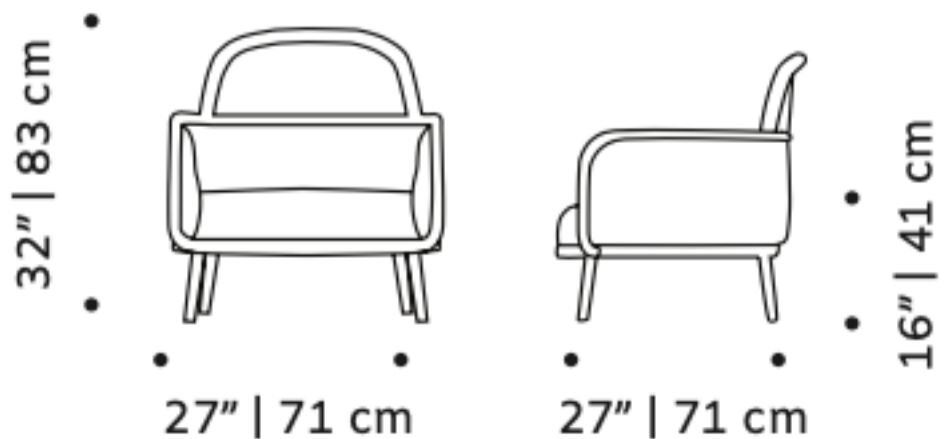

27" W x 27"D x 32" H Seat height 16"

*Wood finish and upholstery can be fully customized

*COM Available: 0.7 Yards

LUC
armchair

Upholstery:

- Velvet Fabric
- Boucle Fabric
- COM

Metal:

- Solid Wood base