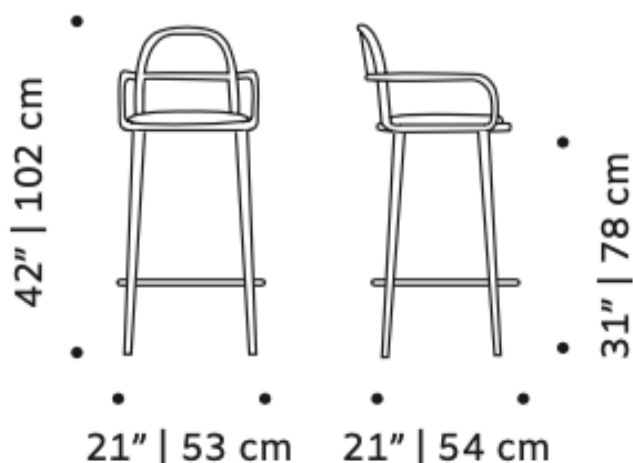

Available in 2 sizes:

BAR Chair : 21" W x 21"D x 42" H Seat height 31"

COUNTER Chair: 21" W x 21"D x 37" H Seat height 28"

*Wood finish and upholstery can be fully customized

*COM Available: 1 Yard

LUC
bar chair