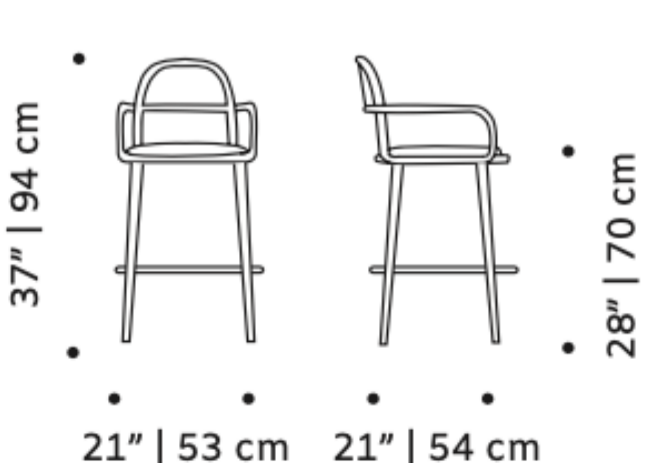

LUC
counter chair