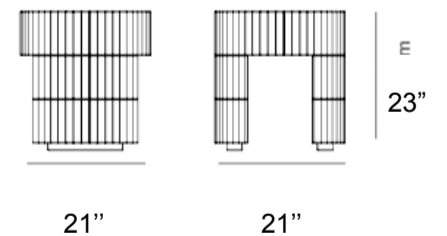

// as pictured

Top - Powder lacquered wood

Base - Off-White Mar di Giava tiles