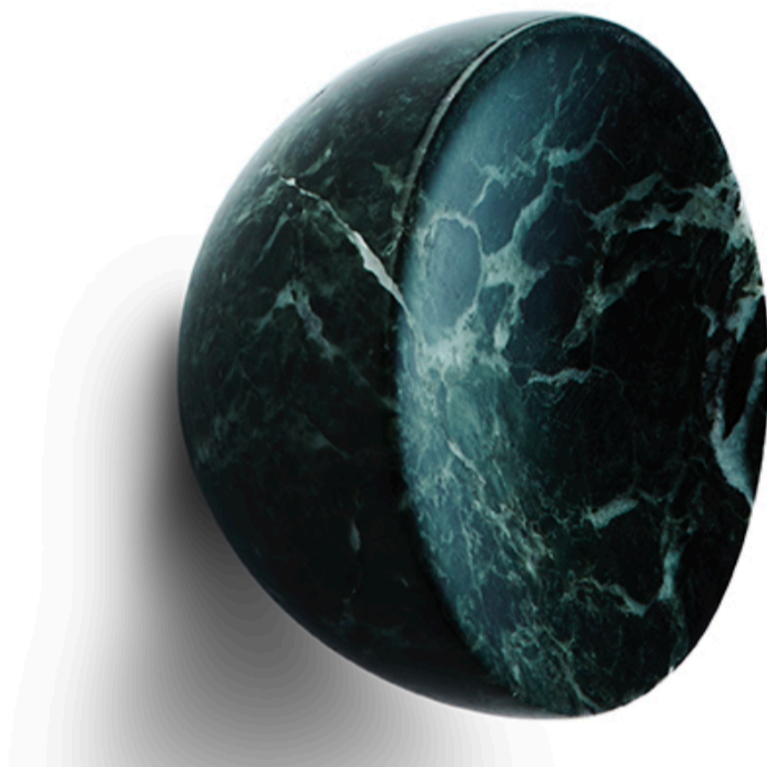

MB

COLLECTION

Get a Grip - Green Marble

Get a Grip is a series of Cabinet Knobs which will add elegance to any of your cabinetry and millwork pieces. The grips are a chic accessory and adds glam in your interior decor.

Use the grips alone or upgrade with the Get a Grip Brass backplate to add even more glam to your knob.

- Material: Green Marble
- Size: Ø2,1" x D 1,1"
- Pack of 2

Ø 2,1

1,1

Color

Black, Brass, Brushed brass,
Gold, Green, White