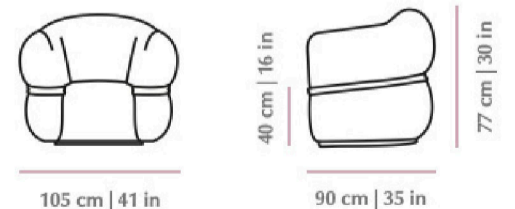

// as pictured

Upholstery – Zumirez Moonbeam

Piping – Velvet Havane

Base – Velvet Havane