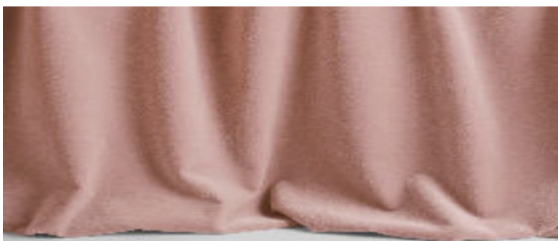

Upholstery Fabric or Leather

Piping and Base Fabric or Leather

// as pictured

Upholstery – Zumirez Moonbeam

Piping – Velvet Havane

Base – Velvet Havane

PERFORMANCE VELVET

Fine - Nuage

Fine - Dune

Fine - Wood

Fine - Safran

Fine - Dijon

Fine - Kiwi

Fine - Powder

Fine - Wine

Fine - God Save The Queen

Fine - Duck

Fine - Méditerranée

Fine - Simple Black

STANDARD BOUCLE

Zumirez - Moonbeam

Zumirez - Linen

Zumirez - Tobacco

PREMIUM BOUCLE WOOL