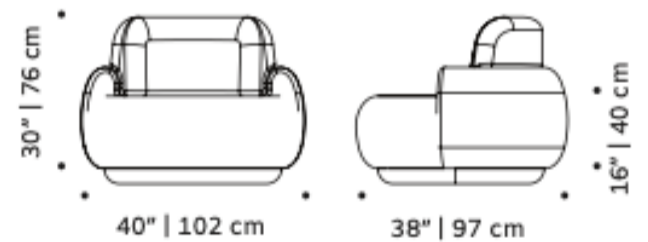

# NAKED

ARMCHAIR

Constructed in solid wood with 3.5 inches elastic webbing Fixed cover

---

Structure

Fabric

Base

Solid Wood

Package Dimensions

40" x 38" x 30"

---

// as pictured

wild things sand, beech 056-0 base

COLLECTION

**FABRICS**

Smooth Easy Clean  
38 Shell