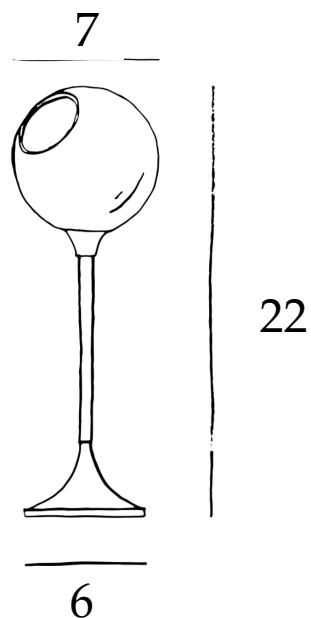

SMOKE with silver edge black socket and chrome canopy.

White with brass edge Gold socket and gold canopy.

Specifications

- UL Listed

Material: Mouth blown and hand painted glass and coated iron.

- Handblown and hand painted glass dome.
- Base made in gold coated iron.
- 98" black fabric cord with gold canopy.
- Ø7".
- Suggested light bulb: Globe bulb Ø3"