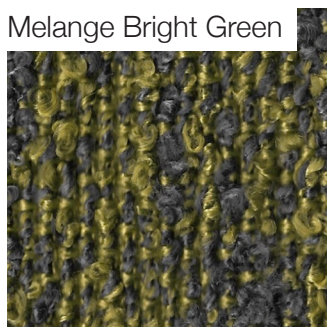

Suede

Colour samples are an indication only and do not replace the use of real samples when ordering, since it is impossible to guarantee a screen reproduction identical to the original.

Soft Bouclé

Alabaster

Olive Haze

Millbroke

Redwood

Cedar

River Bed

Green Kelp

Panama

Panama White

Panama Clay

Panama Green

Panama Blue

Bouclé Melange

Melange White

Melange Dove Gray

Melange Bright Green

Melange Blue

Nativo

Alto White

Pickled Bean

Old Copper

Sand

Gunsmoke

Blue Mirage

Metal Green