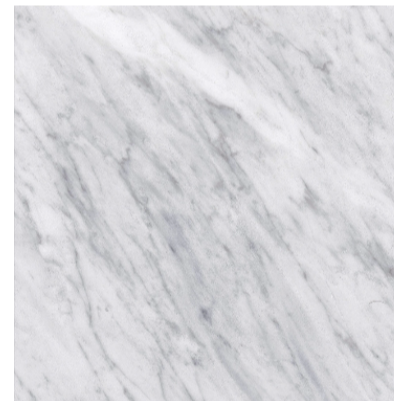

L0002 - Bardiglio
Nuvolato