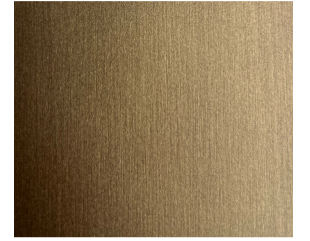

SAINT GERMAIN

CONSOLE

A rigorous geometry defines the "statement" base of the Saint Germain console, which is both functional and decorative in equal measure. The top can be available in many different versions: ten types of marble for who want something of very sophisticated, or four types of wood for a design more minimal. The base is always in wood with a decorative bronze metal support. Made by Oasis.

Top	Wood and Marble
Essence	Moka Oak, Sand Oak, Black Oak.
Dimensions	W27.5" x D26.3" x H30.3"

MB

COLLECTION

WOOD

Moka Oak

Sand Oak

Black Oak

Walnut

Lacquered
Antique Gold

Lacquered
Bronze

MARBLE

L0001 - Bianco Carrara

L0009 - Bianco Statuario

L0010 - Calcutta Oro

L0007 - Mystic Brown

L0003 - Nero Marquina

L0006 - Nero Assoluto

L0002 - Bardiglio
Nuvolato

L0002 - Lasa Fantastico