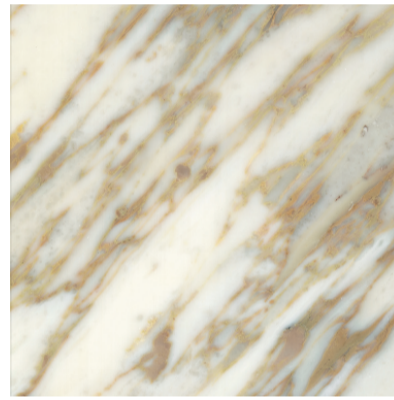

SAINT GERMAIN

CONSOLE

A rigorous geometry defines the "statement" base of the Saint Germain console, which is both functional and decorative in equal measure. The top can be available in many different versions: ten types of marble for who want something of very sophisticated, or four types of wood for a design more minimal. The base is always in wood with a decorative bronze metal support. Made by Oasis.

Top	Wood and Marble
Essence	Moka Oak, Sand Oak, Black Oak.
Dimensions	W27.5" x D26.3" x H30.3"

MB

COLLECTION

WOOD

Moka Oak

Sand Oak

Black Oak

Walnut

Lacquered
Antique Gold

Lacquered
Bronze

MARBLE

L0001 - Bianco Carrara

L0009 - Bianco Statuario

L0010 - Calcutta Oro

L0007 - Mystic Brown

L0003 - Nero Marquina

L0006 - Nero Assoluto

L0002 - Bardiglio
Nuvolato

L0002 - Lasa Fantastico