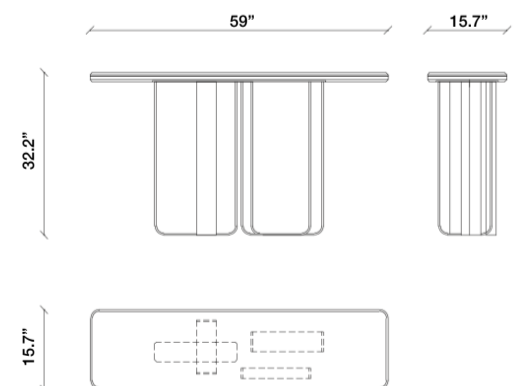

SAINT GERMAIN

CONSOLE

A rigorous geometry defines the "statement" base of the Saint Germain console, which is both functional and decorative in equal measure. The top can be available in many different versions: ten types of marble for who want something of very sophisticated, or four types of wood for a design more minimal. The base is always in wood with a decorative bronze metal support. Made by Oasis.

Top	Wood and Marble
Essence	Moka Oak, Sand Oak, Black Oak.
Dimensions	W27.5" x D26.3" x H30.3"

MB

COLLECTION

WOOD

Moka Oak

Sand Oak

Black Oak

Walnut