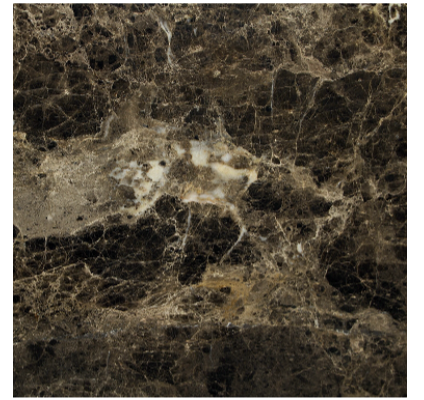

SAINT GERMAIN

CONSOLE

A rigorous geometry defines the "statement" base of the Saint Germain console, which is both functional and decorative in equal measure. The top can be available in many different versions: ten types of marble for who want something of very sophisticated, or four types of wood for a design more minimal. The base is always in wood with a decorative bronze metal support. Made by Oasis.

Top	Wood and Marble
Essence	Moka Oak, Sand Oak, Black Oak.
Dimensions	W27.5" x D26.3" x H30.3"

MB

COLLECTION

WOOD

Moka Oak

Sand Oak

Black Oak

Walnut

Lacquered
Antique Gold

Lacquered
Bronze

MARBLE

L0001 - Bianco Carrara

L0009 - Bianco Statuario

L0010 - Calcutta Oro

L0007 - Mystic Brown

L0003 - Nero Marquina

L0006 - Nero Assoluto

L0002 - Bardiglio
Nuvolato

L0002 - Lasa Fantastico