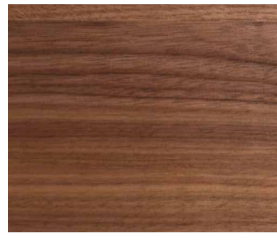

SAINT GERMAIN

CONSOLE

A rigorous geometry defines the "statement" base of the Saint Germain console, which is both functional and decorative in equal measure. The top can be available in many different versions: ten types of marble for who want something of very sophisticated, or four types of wood for a design more minimal. The base is always in wood with a decorative bronze metal support. Made by Oasis.

Top	Wood and Marble
Essence	Moka Oak, Sand Oak, Black Oak.
Dimensions	W27.5" x D26.3" x H30.3"

MB

COLLECTION

WOOD

Moka Oak

Sand Oak

Black Oak

Walnut

Lacquered
Antique Gold

Lacquered
Bronze

MARBLE

L0001 - Bianco Carrara

L0009 - Bianco Statuario

L0010 - Calcutta Oro

L0007 - Mystic Brown

L0003 - Nero Marquina