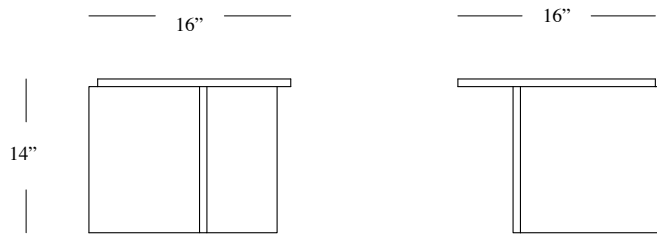

40 Dia x 35 H cm

16" Diam x 14"H

POSSIBLE CUSTOMISATION

Width
Depth
Height

Any Marble to be sourced

3 pieces of 20mm jet cut stone with chamfered detail attached with glue only. Felt glides. Comes assembled.

Dimensions

Cod. ORIGIN

Standard Marble Finishes

Carrara CD

Arabescato Orobico

Nero Marquina

Dark Emperador

Travertino Filled