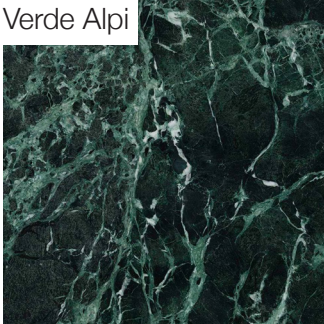

Dimensions

Cod. ORIGIN

Standard Marble Finishes

Carrara CD

Arabescato Orobico

Nero Marquina

Dark Emperador

Travertino Filled

Travertino Open Pore

Premium Marble Finishes

Verde Alpi

Calacatta

Rosa Egeo

Rosso Levanto