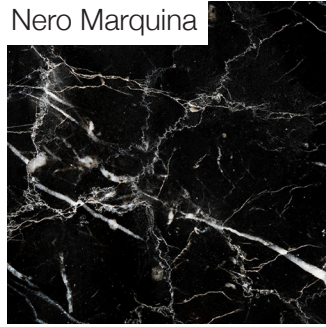

Dimensions

Cod. ORIGIN

Standard Marble Finishes

Carrara CD

Arabescato Orobico

Nero Marquina

Dark Emperador

Travertino Filled

Travertino Open Pore

Premium Marble Finishes

Verde Alpi

Calacatta

Rosa Egeo

Rosso Levanto