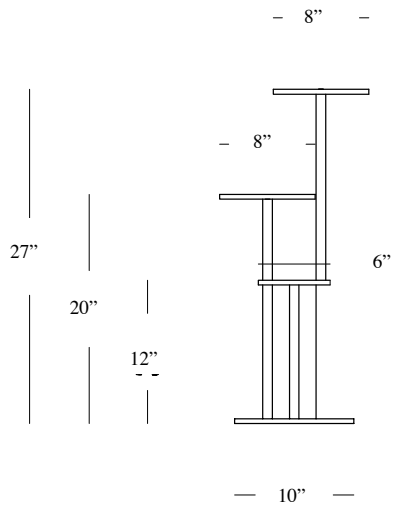

Off White
Cenere
Jet Black
Blue Cenere

1: 20 Dia x 30 H cm
2: 15 Dia x 50 H cm
3: 20 Dia x 70 H cm

8" Diam x 12"H
6" Diam x 20"H
8" Diam x 27"H

POSSIBLE CUSTOMISATION

Any RAL metal finishes

10mm steel pieces of different diameters with integrated fixing mechanism. Each piece is finished with a radial brush and in one of our metal finishes. Threaded 20mm steel tubes. Felt glides. Comes assembled.

Dimensions

Cod. ORION

Metal: Satin / Polished

Aluminium

Brass

Bronze

Champagne

Metal Lacquered