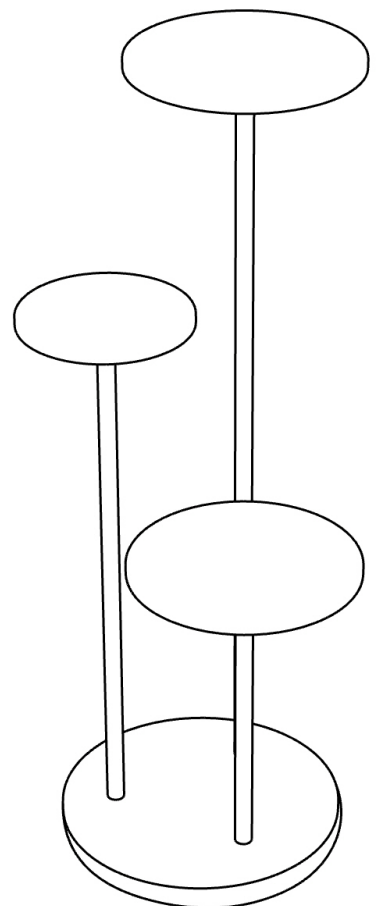

Orion

Side Table

Orion Side Table

Finishes

Metal Finishes

Satin Aluminium
Satin Brass
Satin Bronze
Satin Champagne

Polished Aluminium
Polished Brass
Polished Bronze
Polished Champagne

Metal Lacquered

Off White
Cenere
Jet Black
Blue Cenere

1: 20 Dia x 30 H cm
2: 15 Dia x 50 H cm
3: 20 Dia x 70 H cm

8" Diam x 12"H
6" Diam x 20"H
8" Diam x 27"H

POSSIBLE CUSTOMISATION

Any RAL metal finishes

10mm steel pieces of different diameters with integrated fixing mechanism. Each piece is finished with a radial brush and in one of our metal finishes. Threaded 20mm steel tubes. Felt glides. Comes assembled.

Dimensions

Cod. ORION

Metal: Satin / Polished

Aluminium

Brass

Bronze

Champagne

Metal Lacquered