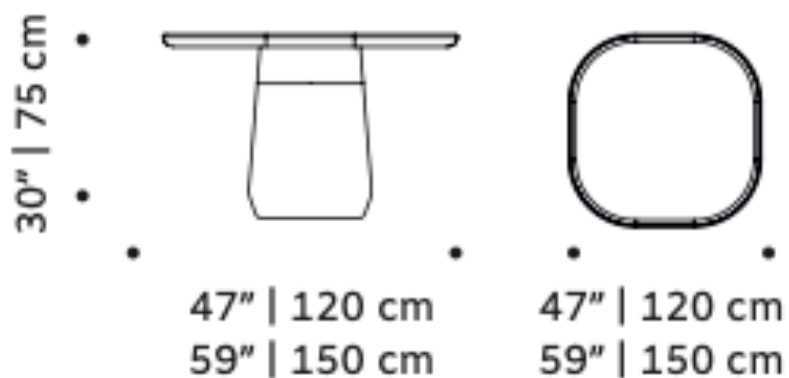

Available in 2 sizes:

Small: 48" W x 48"D x 30" H

Large: 59" W x 59"D x 30" H

POPPY DINING TABLE  
ESTREMOZ STONE BASE+ NUDE LACQUERED TOP

POPPY DINING TABLE  
RIBBED TRAVERTINE BASE + TRAVERTINE TOP

MB

COLLECTION