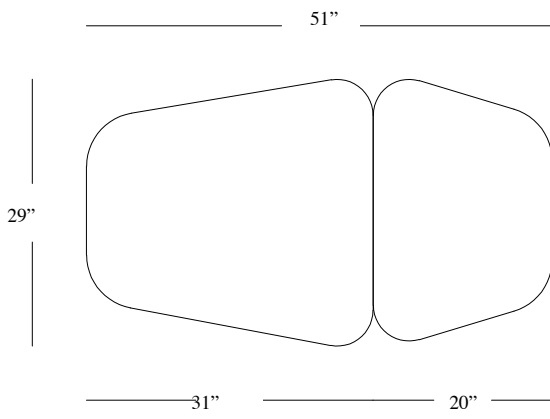

Dimensions

Cod. PNG