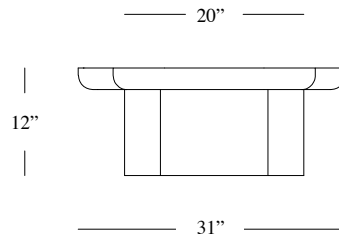

Dimensions

Cod. PNG