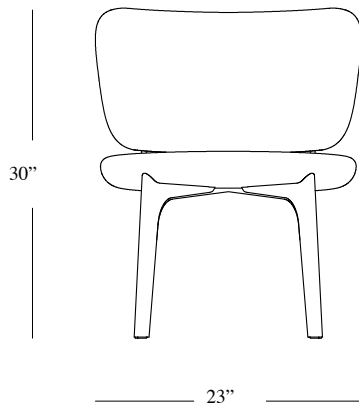

Dimensions

Cod. RICH-L