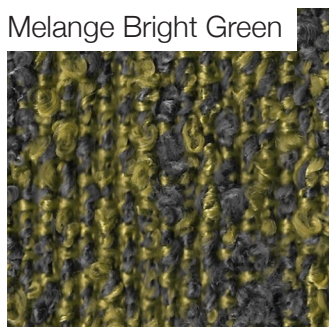

Orange

Cocò

Desert Storm

Quill Grey

Friar Grey

River Bed Melange

Kelp Melange

Mystic Melange

Olive Haze

Millbroke

Redwood

Cedar

River Bed

Green Kelp

Panama

Panama White

Panama Clay

Panama Green

Panama Blue

Bouclé Melange

Melange White

Melange Dove Gray

Melange Bright Green

Melange Blue

Nativo

Alto White

Pickled Bean

Old Copper

Sand

Gunsmoke

Blue Mirage

Metal Green