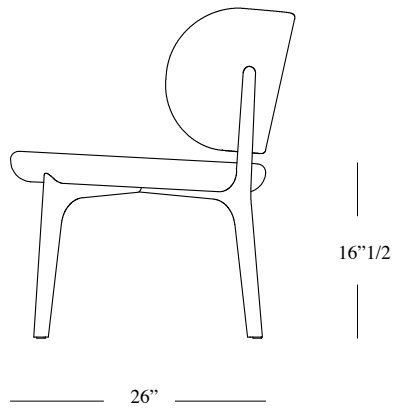

Dimensions

Cod. RICH-L