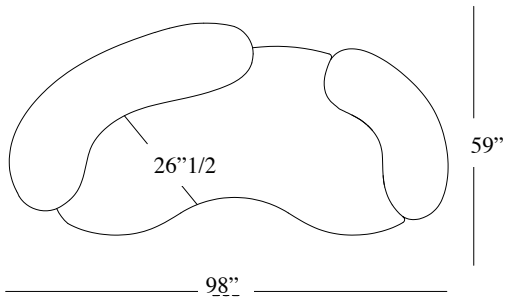

Dimensions

Cod. TATE250NB