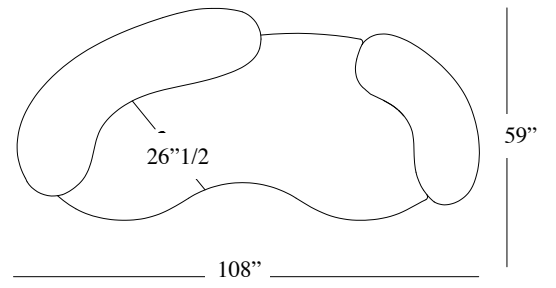

Cod. TATE275NB