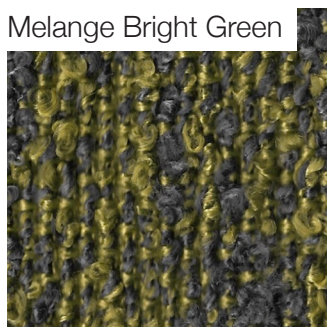

Cocò

Desert Storm

Quill Grey

Friar Grey

River Bed Melange

Kelp Melange

Mystic Melange

Colour samples are an indication only and do not replace the use of real samples when ordering, since it is impossible to guarantee a screen reproduction identical to the original.

Blue Mirage

Metal Green

Lime Green

Soft Bouclé

Alabaster

Olive Haze

Millbroke

Redwood

Cedar

River Bed

Green Kelp

Panama

Panama White

Panama Clay

Panama Green

Panama Blue

Bouclé Melange

Melange White

Melange Dove Gray

Melange Bright Green

Melange Blue

Upholstery Special Collection

Leather

Soul White