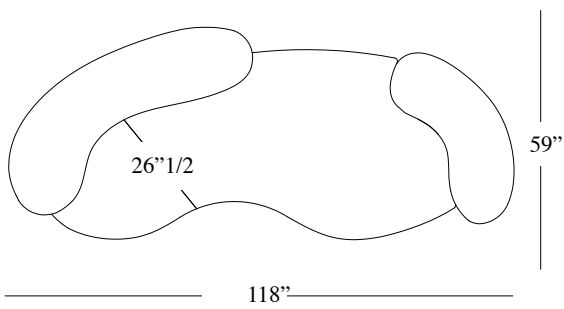

Upholstery Standard Collection

Cotton
Coco
Velvet

Upholstery Premium Collection

Soft Bouclé
Panama
Bouclé Mélange
Nativo

Upholstery Special Collection

Leather
Nabuk
Bouclé

250x150x72 H cm seat height 42 cm
275x150x72 H cm seat height 42 cm
300x150x72 H cm seat height 42 cm

98"x 59"x 28"H seat height 16"1/2
108"x 59"x 28" H seat height 16"1/2
118"x 59"x 28" H seat height 16"1/2

POSSIBLE CUSTOMISATION

Back and Seat Height
Width
Depth

Any RAL for the metal
Any RAL for the base

Dimensions

Cod. TATE250NB

Cod. TATE275NB

Cod. TATE300NB

Metallic Effect: Satin / Polished

Aluminium

Brass

Bronze