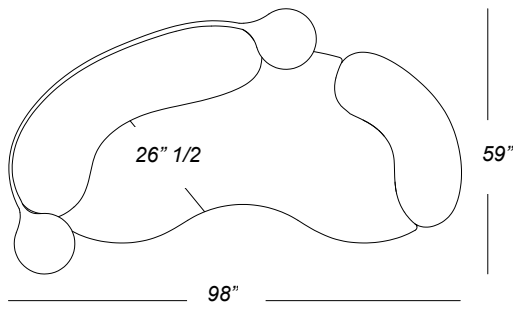

Dimensions

Cod. TATE250