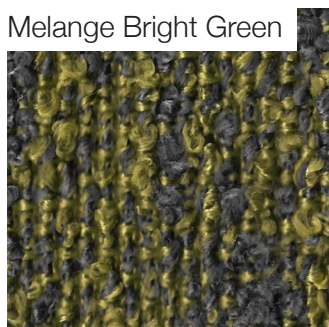

Gunsmoke

Blue Mirage

Metal Green

Lime Green

---

Soft Bouclé

---

Alabaster

Olive Haze

Millbroke

Redwood

Cedar

River Bed

Green Kelp

---

Panama

---

Panama White

Panama Clay

Panama Green

Panama Blue

---

Bouclé Melange

---

Melange White

Melange Dove Gray

Melange Bright Green

Melange Blue