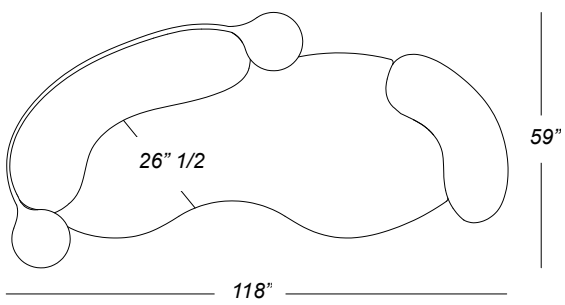

Cod. TATE300