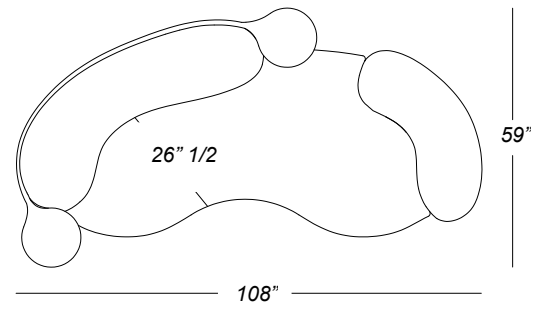

Cod. TATE275