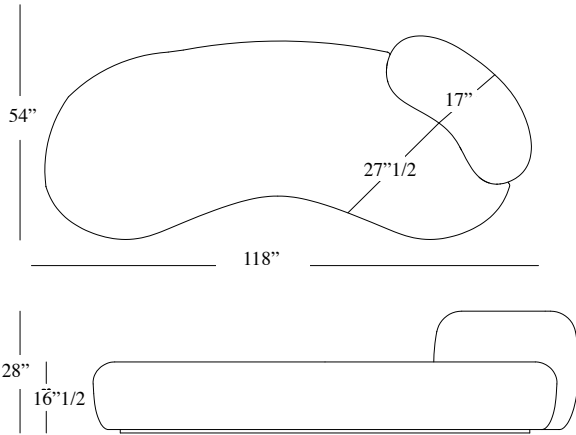

Upholstery Standard Collection

Cotton
Coco
Velvet

Upholstery Premium Collection

Soft Bouclé
Panama
Bouclé Mélange
Nativo

Upholstery Special Collection

Leather
Nabuk
Bouclé

300x138x72 H cm seat height 42 cm 118"x 54"x 28"H seat height 16" 1/2

Dimensions

Cod. TATEXL1BR

Cod. TATEXL1BL

Cod. TATEXL2BL

Cod. TATEXL2BR

Cod. TATEXL3B

Cod. TATEXL1BC

Metallic Effect: Satin / Polished