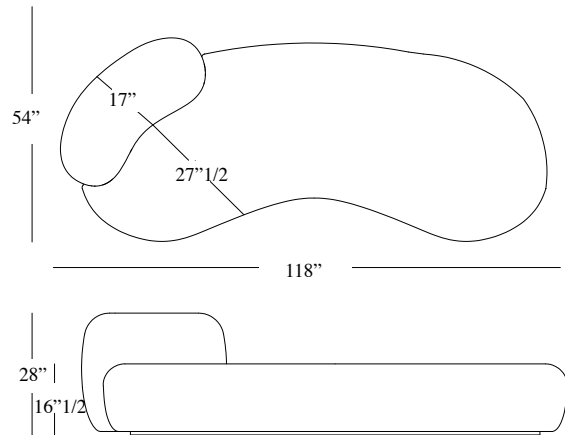

Upholstery Standard Collection

Cotton
Coco
Velvet

Upholstery Premium Collection

Soft Bouclé
Panama
Bouclé Mélange
Nativo

Upholstery Special Collection

Leather
Nabuk
Bouclé

300x138x72 H cm seat height 42 cm 118"x 54"x 28"H seat height 16" 1/2

POSSIBLE CUSTOMISATION

Back and Seat Height
Width
Depth

Any RAL for the wood

Seat: Intricate plywood structure with elasticated webbing supporting varying layers of non-deformable foam. Backs: Intricate plywood structure with hand carved layers of non-deformable foam. Lined and upholstered in any of our range of fabrics or customers own material. Continuous MDF base painted in metallic effect finish with felt glides. Upholstery non-removable. Comes assembled.

Dimensions

Cod. TATEXL1BR

Cod. TATEXL1BL

Cod. TATEXL2BL

Cod. TATEXL2BR

Cod. TATEXL3B

Cod. TATEXL1BC

Metallic Effect: Satin / Polished