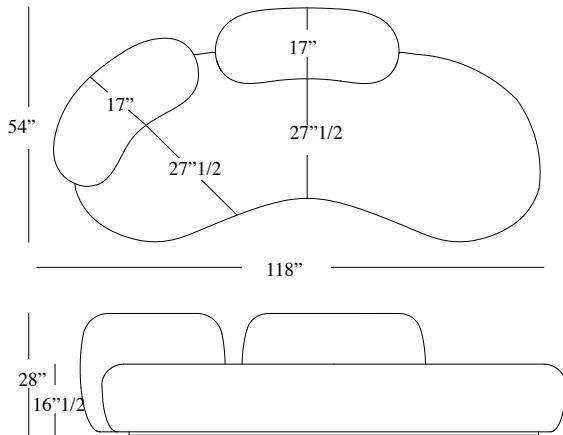

Upholstery Standard Collection

Cotton
Coco
Velvet

Upholstery Premium Collection

Soft Bouclé
Panama
Bouclé Mélange
Nativo

Upholstery Special Collection

Leather
Nabuk
Bouclé

300x138x72 H cm seat height 42 cm 118"x 54"x 28"H seat height 16" 1/2

Dimensions

Cod. TATEXL1BR

Cod. TATEXL1BL

Cod. TATEXL2BL

Cod. TATEXL2BR

Cod. TATEXL3B

Cod. TATEXL1BC

Metallic Effect: Satin / Polished