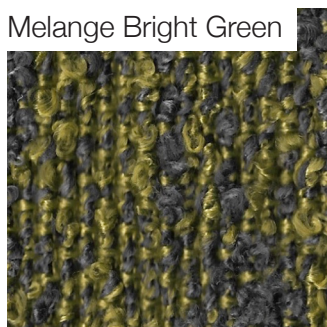

Cutty Shark

Pale Indigo

Orange

Cocò

Desert Storm

Quill Grey

Friar Grey

River Bed Melange

Blue Mirage

Metal Green

Lime Green

Soft Bouclé

Alabaster

Olive Haze

Millbroke

Redwood

Cedar

River Bed

Green Kelp

Panama

Panama White

Panama Clay

Panama Green

Panama Blue

Bouclé Melange

Melange White

Melange Dove Gray

Melange Bright Green

Melange Blue

Upholstery Special Collection

Leather

Soul White