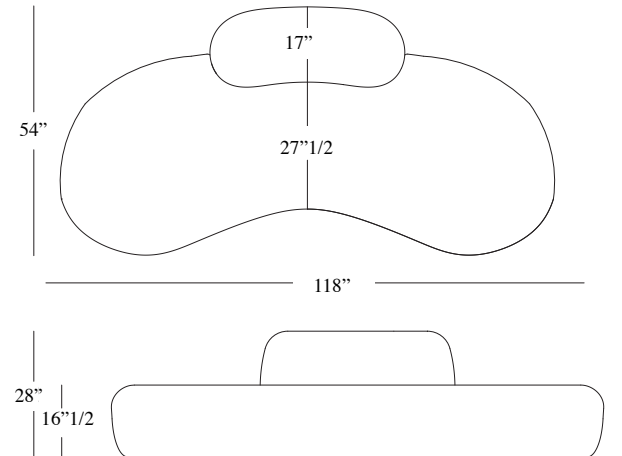

Upholstery Standard Collection

Cotton
Coco
Velvet

Upholstery Premium Collection

Soft Bouclé
Panama
Bouclé Mélange
Nativo

Upholstery Special Collection

Leather
Nabuk
Bouclé

300x138x72 H cm seat height 42 cm 118"x 54"x 28"H seat height 16" 1/2

Dimensions

Cod. TATEXL1BR

Cod. TATEXL1BL

Cod. TATEXL2BL

Cod. TATEXL2BR

Cod. TATEXL3B

Cod. TATEXL1BC

Metallic Effect: Satin / Polished