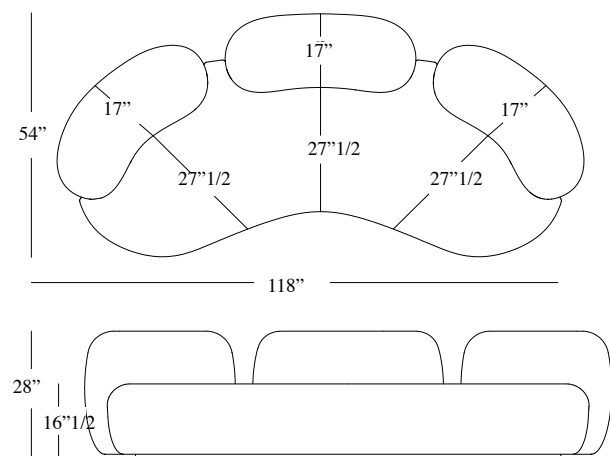

Upholstery Standard Collection

Cotton
Coco
Velvet

Upholstery Premium Collection

Soft Bouclé
Panama
Bouclé Mélange
Nativo

Upholstery Special Collection

Leather
Nabuk
Bouclé

300x138x72 H cm seat height 42 cm 118"x 54"x 28"H seat height 16" 1/2

Dimensions

Cod. TATEXL1BR

Cod. TATEXL1BL

Cod. TATEXL2BL

Cod. TATEXL2BR

Cod. TATEXL3B

Cod. TATEXL1BC

Metallic Effect: Satin / Polished