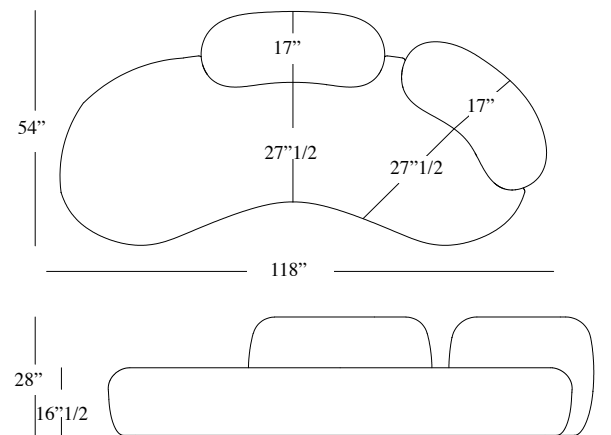

Upholstery Standard Collection

Cotton
Coco
Velvet

Upholstery Premium Collection

Soft Bouclé
Panama
Bouclé Mélange
Nativo

Upholstery Special Collection

Leather
Nabuk
Bouclé

300x138x72 H cm seat height 42 cm 118"x 54"x 28"H seat height 16" 1/2

Dimensions

Cod. TATEXL1BR

Cod. TATEXL1BL

Cod. TATEXL2BL

Cod. TATEXL2BR

Cod. TATEXL3B

Cod. TATEXL1BC

Metallic Effect: Satin / Polished