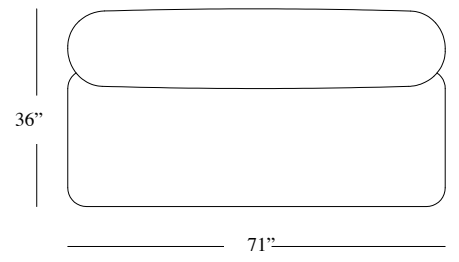

Leather
Nabuk
Bouclé

80x92x72 H cm seat height 42 cm
92x92x72 H cm seat height 42 cm
272x172x72 H cm seat height 42 cm
364x172x72 H cm seat height 42 cm
364x272x72 H cm seat height 42 cm

31"1/2 x 36" x 28"H seat height 16"1/2
36" x 36" x 28"H seat height 16"1/2
107" x 68" x 28"H seat height 16"1/2
143" x 68" x 28"H seat height 16"1/2
143" x 107" x 28"H seat height 16"1/2

Dimensions

Cod. YMN1S

Cod. YMN1SC

Cod. YMN2S

Cod. YMN1S1SC2S

Cod. YMN2S1SC1S

Cod. YMNU1S

Cod. YMNU2S1S