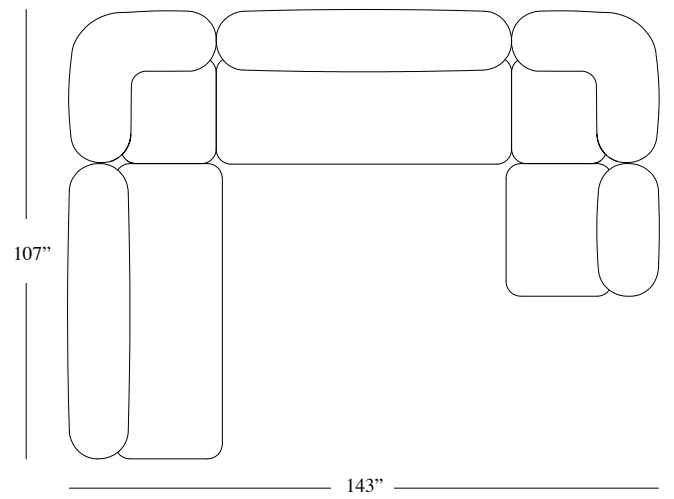

Leather
Nabuk
Bouclé

80x92x72 H cm seat height 42 cm
92x92x72 H cm seat height 42 cm
272x172x72 H cm seat height 42 cm
364x172x72 H cm seat height 42 cm
364x272x72 H cm seat height 42 cm

31"1/2 x 36" x 28"H seat height 16"1/2
36" x 36" x 28"H seat height 16"1/2
107" x 68" x 28"H seat height 16"1/2
143" x 68" x 28"H seat height 16"1/2
143" x 107" x 28"H seat height 16"1/2

Dimensions

Cod. YMN1S

Cod. YMN1SC

Cod. YMN2S

Cod. YMN1S1SC2S

Cod. YMN2S1SC1S

Cod. YMNU1S

Cod. YMNU2S1S