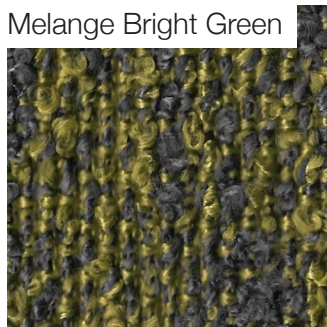

Pale Indigo

Orange

Cocò

Desert Storm

Quill Grey

Friar Grey

River Bed Melange

Kelp Melange

Metal Green

Lime Green

Soft Bouclé

Alabaster

Olive Haze

Millbroke

Redwood

Cedar

River Bed

Green Kelp

Panama

Panama White

Panama Clay

Panama Green

Panama Blue

Bouclé Melange

Melange White

Melange Dove Gray

Melange Bright Green

Melange Blue

Upholstery Special Collection

Leather

Soul White

Lamb GR