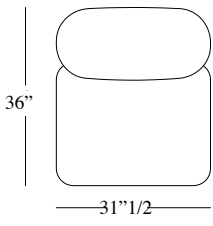

Leather
Nabuk
Bouclé

80x92x72 H cm seat height 42 cm
92x92x72 H cm seat height 42 cm
272x172x72 H cm seat height 42 cm
364x172x72 H cm seat height 42 cm
364x272x72 H cm seat height 42 cm

31"1/2 x 36" x 28"H seat height 16"1/2
36" x 36" x 28"H seat height 16"1/2
107" x 68" x 28"H seat height 16"1/2
143" x 68" x 28"H seat height 16"1/2
143" x 107" x 28"H seat height 16"1/2

POSSIBLE CUSTOMISATION

Back and Seat Height
Width
Depth

Any RAL for the wood

Seat: Plywood structure with elasticated webbing supporting several layers of non-deformable foam. Lined and upholstered in any of our range of fabrics or customers own material. Back: Plywood structure with several layers of carved non-deformable foam. Frame: Parallel slats of solid Ash wood joined to the wood structure at the reverse of the sofa. Felt glides. Upholstery non-removable. Comes assembled.

Dimensions

Cod. YMN1S

Cod. YMN1SC

Cod. YMN2S

Cod. YMN1S1SC2S

Cod. YMN2S1SC1S

Cod. YMNU1S

Cod. YMNU2S1S