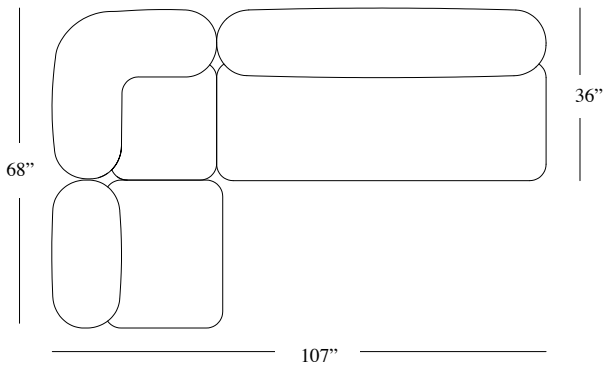

Leather
Nabuk
Bouclé

80x92x72 H cm seat height 42 cm
92x92x72 H cm seat height 42 cm
272x172x72 H cm seat height 42 cm
364x172x72 H cm seat height 42 cm
364x272x72 H cm seat height 42 cm

31"1/2 x 36" x 28"H seat height 16"1/2
36" x 36" x 28"H seat height 16"1/2
107" x 68" x 28"H seat height 16"1/2
143" x 68" x 28"H seat height 16"1/2
143" x 107" x 28"H seat height 16"1/2

Dimensions

Cod. YMN1S

Cod. YMN1SC

Cod. YMN2S

Cod. YMN1S1SC2S

Cod. YMN2S1SC1S

Cod. YMNU1S

Cod. YMNU2S1S