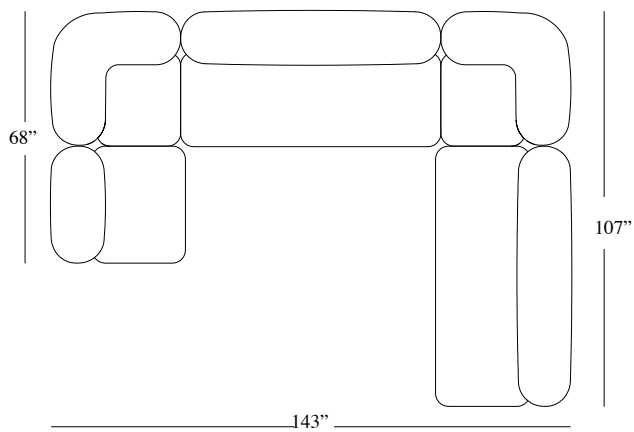

Cod. YMNU1S2S