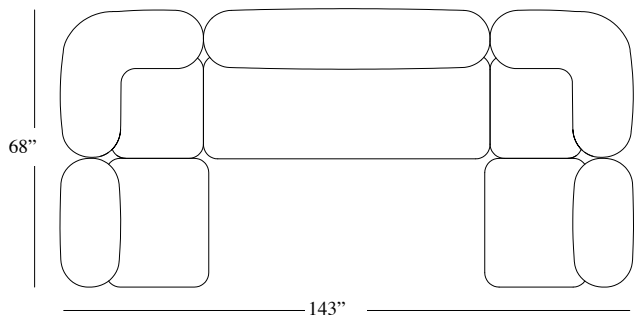

Leather
Nabuk
Bouclé

80x92x72 H cm seat height 42 cm
92x92x72 H cm seat height 42 cm
272x172x72 H cm seat height 42 cm
364x172x72 H cm seat height 42 cm
364x272x72 H cm seat height 42 cm

31"1/2 x 36" x 28"H seat height 16"1/2
36" x 36" x 28"H seat height 16"1/2
107" x 68" x 28"H seat height 16"1/2
143" x 68" x 28"H seat height 16"1/2
143" x 107" x 28"H seat height 16"1/2

Dimensions

Cod. YMN1S

Cod. YMN1SC

Cod. YMN2S

Cod. YMN1S1SC2S

Cod. YMN2S1SC1S

Cod. YMNU1S

Cod. YMNU2S1S