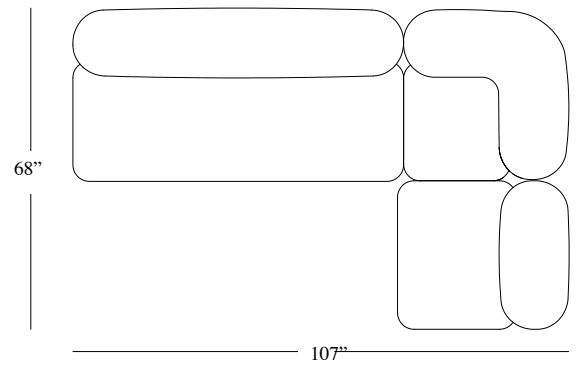

Leather
Nabuk
Bouclé

80x92x72 H cm seat height 42 cm
92x92x72 H cm seat height 42 cm
272x172x72 H cm seat height 42 cm
364x172x72 H cm seat height 42 cm
364x272x72 H cm seat height 42 cm

31"1/2 x 36" x 28"H seat height 16"1/2
36" x 36" x 28"H seat height 16"1/2
107" x 68" x 28"H seat height 16"1/2
143" x 68" x 28"H seat height 16"1/2
143" x 107" x 28"H seat height 16"1/2

Dimensions

Cod. YMN1S

Cod. YMN1SC

Cod. YMN2S

Cod. YMN1S1SC2S

Cod. YMN2S1SC1S

Cod. YMNU1S

Cod. YMNU2S1S