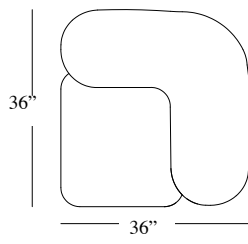

Leather
Nabuk
Bouclé

80x92x72 H cm seat height 42 cm
92x92x72 H cm seat height 42 cm
272x172x72 H cm seat height 42 cm
364x172x72 H cm seat height 42 cm
364x272x72 H cm seat height 42 cm

31"1/2 x 36" x 28"H seat height 16"1/2
36" x 36" x 28"H seat height 16"1/2
107" x 68" x 28"H seat height 16"1/2
143" x 68" x 28"H seat height 16"1/2
143" x 107" x 28"H seat height 16"1/2

Dimensions

Cod. YMN1S

Cod. YMN1SC

Cod. YMN2S

Cod. YMN1S1SC2S

Cod. YMN2S1SC1S

Cod. YMNU1S

Cod. YMNU2S1S