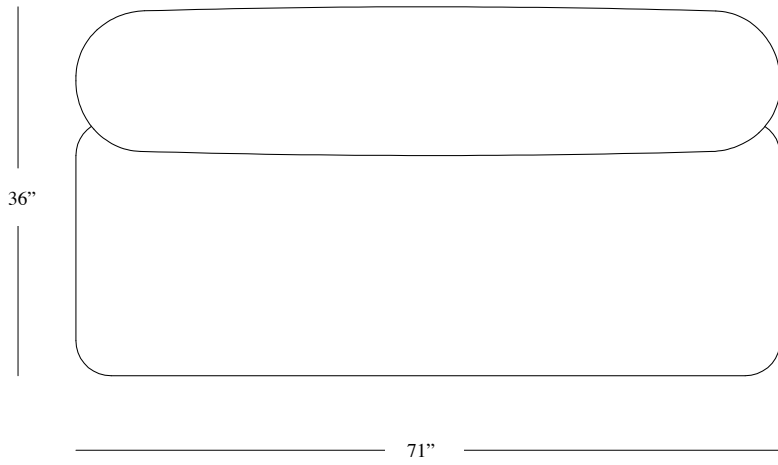

Dimensions

Cod. YMN2S