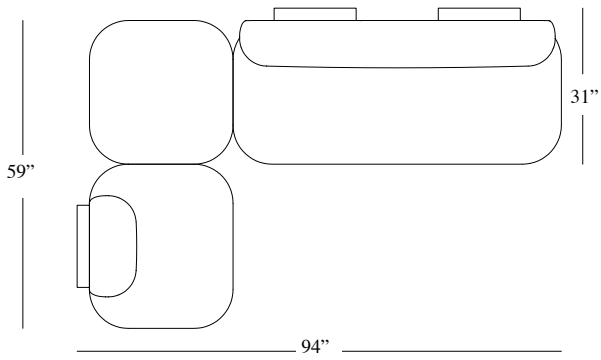

28" x 28" seat height 16"1/2  
31" x 31" x 28"H seat height 16"1/2  
63" x 31" x 28"H seat height 16"1/2  
94" x 59" x 28"H seat height 16"1/2  
118" x 59" x 28"H seat height 16"1/2  
118" x 90" x 28"H seat height 16"1/2

# Dimensions

---

Cod. YSH1S

Cod. YSH1C

Cod. YSH2S

Cod. YSH1S1C2S

Cod. YSH2S1C1S

Cod. YSHU1S