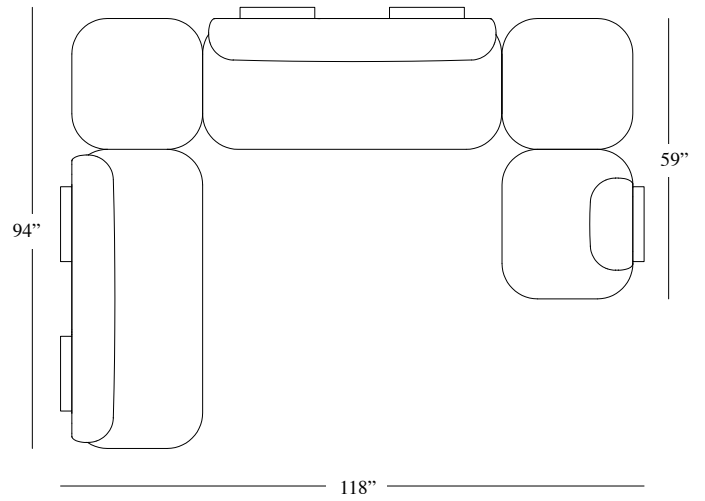

Cod. YSHU2S1S