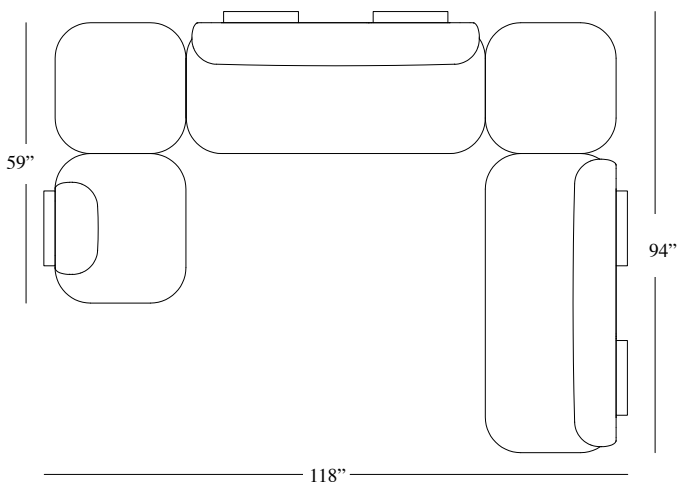

Cod. YSHU1S2S