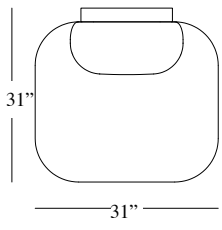

Dimensions

Cod. YSH1S