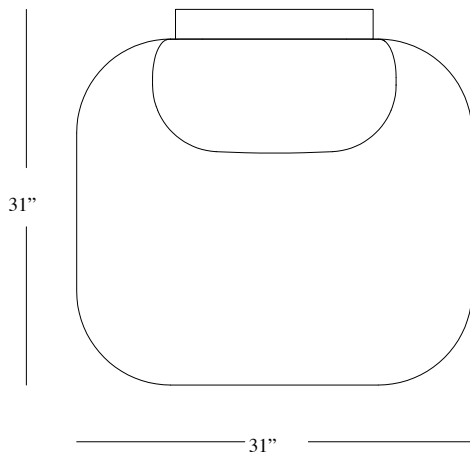

### Upholstery Special Collection

Leather  
Nabuk  
Bouclé

80x80x72 H cm seat height 42 cm

31" x 31" x 28"H seat height 16"1/2

### POSSIBLE CUSTOMISATION

Back and Seat Height  
Width  
Depth

Any RAL for the wood

Seat: Plywood structure with elasticated webbing supporting several layers of non-deformable foam. Lined and upholstered in any of our range of fabrics or customers own material. Back: Plywood structure with several layers of non-deformable foam. Frame: Solid Ash wood with stained veneer joined at 45 degree angle with steel bracket. Felt glides. Upholstery non-removable. Comes assembled.

## Dimensions

---

Cod. YSH1S

28" x 28" seat height 16"1/2  
31" x 31" x 28"H seat height 16"1/2  
63" x 31" x 28"H seat height 16"1/2  
94" x 59" x 28"H seat height 16"1/2  
118" x 59" x 28"H seat height 16"1/2  
118" x 90" x 28"H seat height 16"1/2